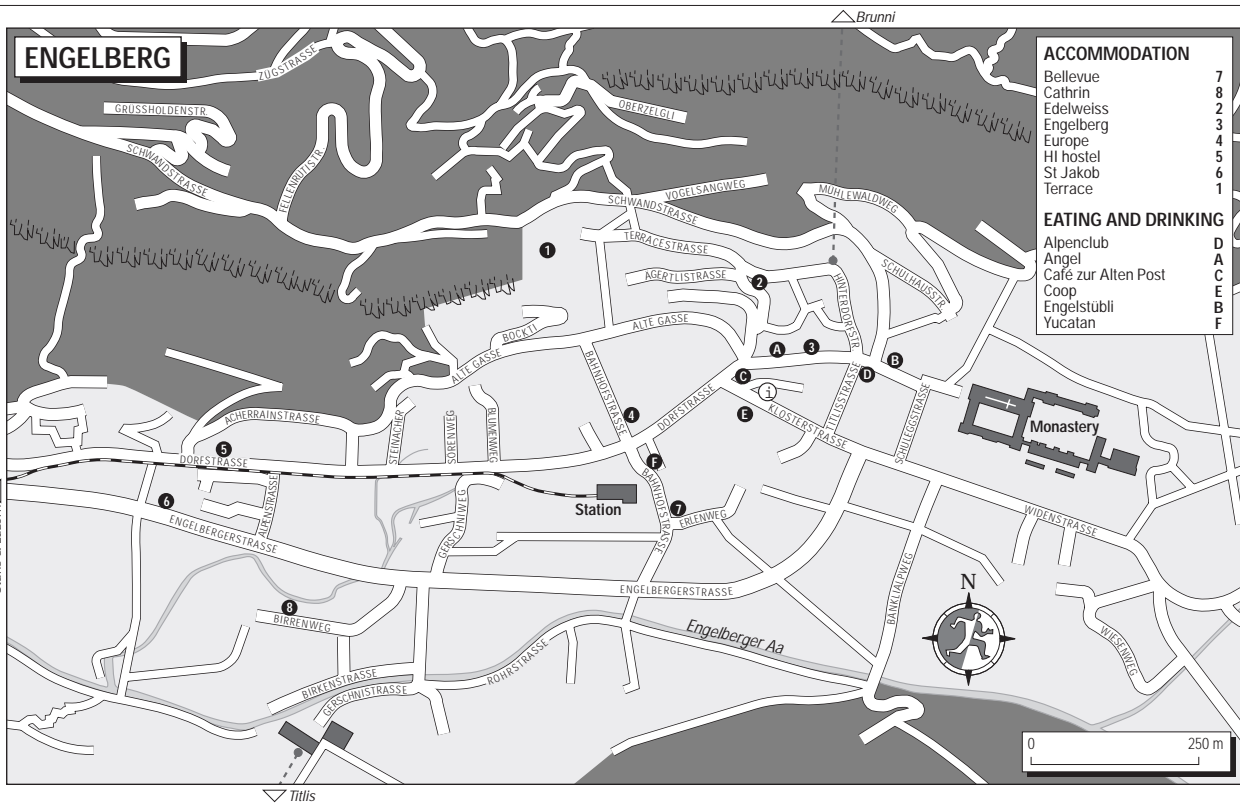

ENGELBERG

ACCOMMODATION	
Bellevue	7
Cathrin	8
Edelweiss	2
Engelberg	3
Europe	4
HI hostel	5
St Jakob	6
Terrace	1

EATING AND DRINKING	
Alpenclub	D
Angel	A
Café zur Alten Post	C
Coop	E
Engelstübl	B
Yucatan	F

Slans & Luzern

Engelwaldi campsite